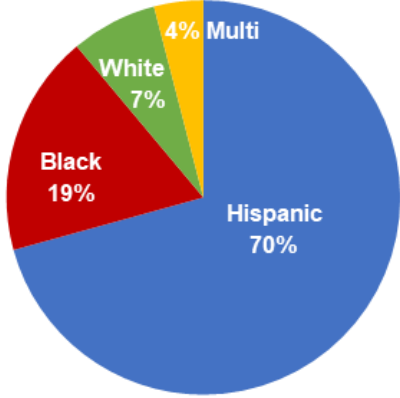

Joliet Public Schools District 86

At a Glance

District was chartered in 1857

9,418 STUDENTS

26.4 square miles

in Joliet and **1.3** million square feet of facilities

92%

Daily Student Attendance Rate